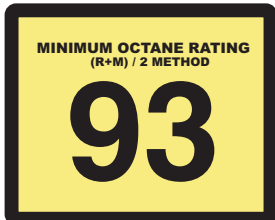

# Rockett Brand 100 Unleaded Racing Gasoline

**PUMP UNLEADED GASOLINE**

GALLONS	1	2	3	4	5	6	7	8	9	10
1	96.5	97.7	98.2	98.6	98.8	99.0	99.1	99.2	99.3	99.4
2	95.3	96.5	97.2	97.7	98.0	98.2	98.4	98.6	98.7	98.8
3	94.8	95.8	96.5	97.0	97.4	97.7	97.9	98.0	98.2	98.4
4	94.4	95.3	96.0	96.5	96.9	97.2	97.4	97.7	97.8	98.0
5	94.2	95.0	95.6	96.1	96.5	96.8	97.1	97.3	97.5	97.7
6	94.0	94.8	95.3	95.8	96.2	96.5	96.8	97.0	97.2	97.5
7	93.9	94.6	95.1	95.5	95.9	96.2	96.5	96.7	96.9	97.1
8	93.7	94.4	94.9	95.3	95.6	96.0	96.2	96.5	96.7	96.9
9	93.7	94.3	94.8	95.2	95.5	95.8	96.1	96.3	96.5	96.7
10	93.6	94.2	94.6	95.0	95.3	95.6	95.9	96.1	96.3	96.5